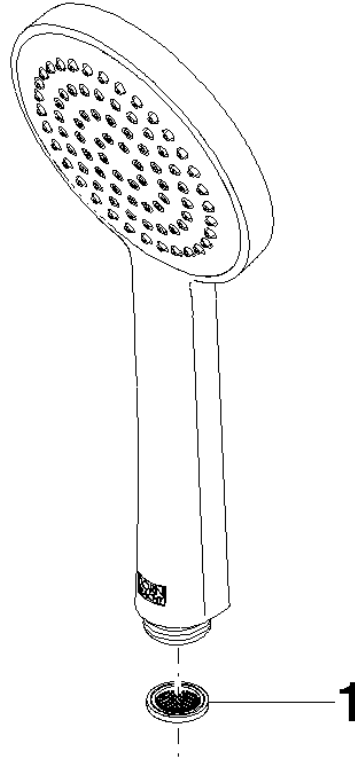

ST 050 307 3809

- shower with fixed riser projection 452mm
- Rain shower: PURE RAIN, max. flow rate 7 l/min (at 3 bar)
- Function from: 6 l/min
- rain shower Ø 220 mm
- rain shower with anti-scale system
- Hand shower: COMPACT RAIN, max. flow rate 15 l/min (at 3 bar)
- rotary diverter with volume control and shut-off function
- slide-on rosettes Ø 70 mm
- height of fittings up to rain shower (bottom edge) 964mm
- height of fittings up to top edge of elbow 1267mm
- gauge 150 mm - 13 mm
- metal shower hose 1750mm with integrated anti-twist protection
- 1/2" connection
- slide bar
- Pipe diameter 23.5 mm

Individual components of this set

You need the following components for this set

VAIA Shower pipe with shower thermostat - Chrome

VAIA

ST 050 307 3809

ST 050 307 3809

- COMPACT RAIN, max. flow rate 15 l/min (at 3 bar)
- with anti-scale system
- spray head Ø 100mm
- 1/2" connection

VAIA Shower pipe with shower thermostat - Chrome

VAIA

ST 050 307 3809

ST 050 307 3809

mm [inches]

Flow rate chart

Certificates

DVGW_DW-6517DN0129. WRAS_2009011. LGA_29981.

Spare parts list

No.	Item Number	Name	Quantity used	Delivery time
1	09 23 01 039 90	sieve	1	2

ST 050 307 3809

- shower with fixed riser projection 452mm
 - overhead shower: rain flow
 - rain shower Ø 220 mm
 - rain shower with anti-scale system
 - max. rainshower flow 7 l/min
 - Function from: 6 l/min
 - rotary diverter with volume control and shut-off function
 - slide-on rosettes Ø 70 mm
 - height of fittings up to rain shower (bottom edge) 964mm
 - height of fittings up to top edge of elbow 1267mm
 - gauge 150 mm - 13 mm
 - metal shower hose 1750mm with integrated anti-twist protection
 - 1/2" connection
 - slide bar
 - Pipe diameter 23.5 mm
 - This product can help a building meet the requirements of Green Building Rating Systems, e.g. LEED®, BREEAM®, DGNB
- This article does not include a hand shower!**
- Intrinsic protection against back flow.**