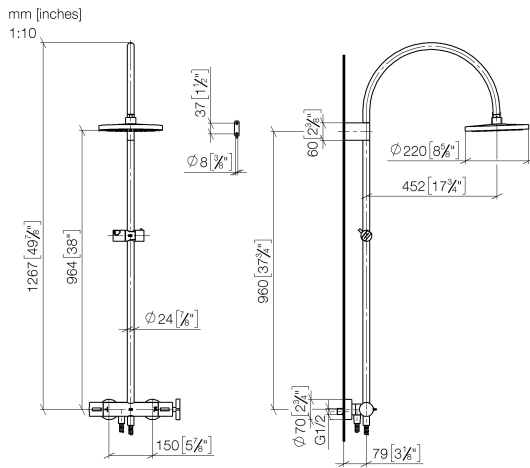

VAIA Shower pipe with shower thermostat - Chrome

VAIA

ST 050 307 3809

ST 050 307 3809

mm [inches]

Flow rate chart

Certificates

DVGW_DW-6517DN0129. WRAS_2009011. LGA_29981.

Spare parts list

No.	Item Number	Name	Quantity used	Delivery time
1	09 23 01 039 90	sieve	1	2

ST 050 307 3809

- shower with fixed riser projection 452mm
 - overhead shower: rain flow
 - rain shower Ø 220 mm
 - rain shower with anti-scale system
 - max. rainshower flow 7 l/min
 - Function from: 6 l/min
 - rotary diverter with volume control and shut-off function
 - slide-on rosettes Ø 70 mm
 - height of fittings up to rain shower (bottom edge) 964mm
 - height of fittings up to top edge of elbow 1267mm
 - gauge 150 mm - 13 mm
 - metal shower hose 1750mm with integrated anti-twist protection
 - 1/2" connection
 - slide bar
 - Pipe diameter 23.5 mm
 - This product can help a building meet the requirements of Green Building Rating Systems, e.g. LEED®, BREEAM®, DGNB
- This article does not include a hand shower!**
- Intrinsic protection against back flow.**

Required miscellaneous

Hand shower - Chrome

28 016 979-00

VAIA Shower pipe with shower thermostat - Chrome

VAIA

ST 050 307 3809

ST 050 307 3809

Flow rate chart

Certificates

WRAS_2204013. Belgaqua_24-006- LGA_38737.
27_8.

Spare parts list

No.	Item Number	Name	Quantity used	Delivery time
1	04 12 05 092 00-00	shower	1	10
2	04 28 22 346 00-00	pipe	1	10
3	09 14 10 008 90	seal	1	2
4	90 17 11 150 00-00	holder	1	10
5	28 322 970-00	Metal shower hose 1/2" x 3/8" x 1750 mm - Chrome	1	2
6	12 570 970-00	Slide unit - Chrome	1	10
7	90 28 22 349 00-00	pipe	1	10
8	04 17 01 250 00-00	connection	1	10
9	90 17 33 015 00-00	handle	1	10
10	90 14 20 026 00 90	seal	1	2
11	90 17 33 030 00-00	handle	1	10