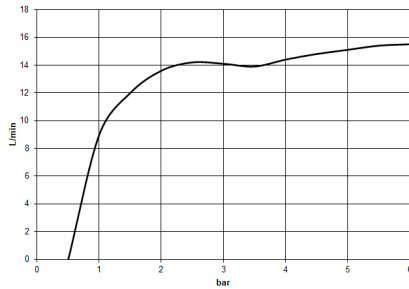

VAIA Shower pipe with shower thermostat - Chrome

VAIA

ST 050 307 3809

ST 050 307 3809

mm [inches]

Flow rate chart

Certificates

DVGW_DW-6517DN0129. WRAS_2009011. LGA_29981.