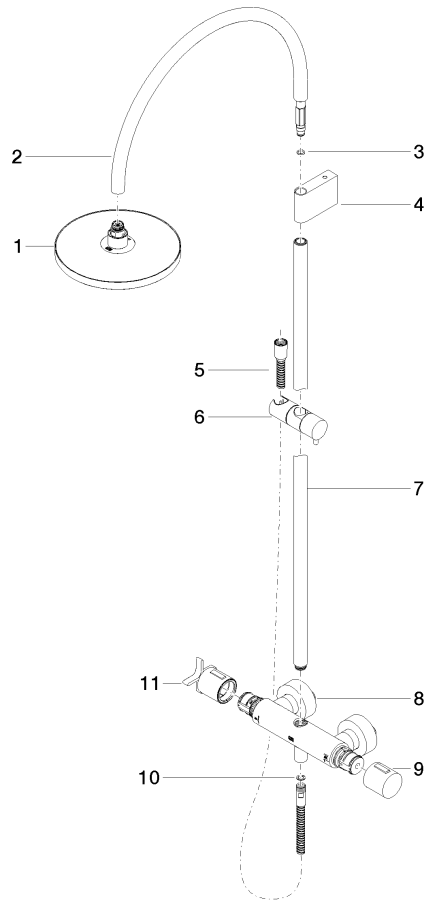

Spare parts list

No.	Item Number	Name	Quantity used	Delivery time
1	09 23 01 039 90	sieve	1	2

ST 050 307 3809

- shower with fixed riser projection 452mm
 - overhead shower: rain flow
 - rain shower Ø 220 mm
 - rain shower with anti-scale system
 - max. rainshower flow 7 l/min
 - Function from: 6 l/min
 - rotary diverter with volume control and shut-off function
 - slide-on rosettes Ø 70 mm
 - height of fittings up to rain shower (bottom edge) 964mm
 - height of fittings up to top edge of elbow 1267mm
 - gauge 150 mm - 13 mm
 - metal shower hose 1750mm with integrated anti-twist protection
 - 1/2" connection
 - slide bar
 - Pipe diameter 23.5 mm
 - This product can help a building meet the requirements of Green Building Rating Systems, e.g. LEED®, BREEAM®, DGNB
- This article does not include a hand shower!**
- Intrinsic protection against back flow.**

Required miscellaneous

Hand shower - Chrome

28 016 979-00

VAIA Shower pipe with shower thermostat - Chrome

VAIA

ST 050 307 3809

ST 050 307 3809

Flow rate chart

Certificates

WRAS_2204013. Belgaqua_24-006- LGA_38737.
27_8.

Spare parts list

No.	Item Number	Name	Quantity used	Delivery time
1	04 12 05 092 00-00	shower	1	10
2	04 28 22 346 00-00	pipe	1	10
3	09 14 10 008 90	seal	1	2
4	90 17 11 150 00-00	holder	1	10
5	28 322 970-00	Metal shower hose 1/2" x 3/8" x 1750 mm - Chrome	1	2
6	12 570 970-00	Slide unit - Chrome	1	10
7	90 28 22 349 00-00	pipe	1	10
8	04 17 01 250 00-00	connection	1	10
9	90 17 33 015 00-00	handle	1	10
10	90 14 20 026 00 90	seal	1	2
11	90 17 33 030 00-00	handle	1	10