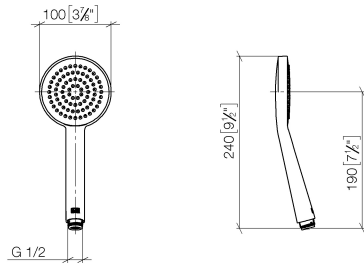

ST 050 307 3809

- shower with fixed riser projection 452mm
- Rain shower: PURE RAIN, max. flow rate 7 l/min (at 3 bar)
- Function from: 6 l/min
- rain shower Ø 220 mm
- rain shower with anti-scale system
- Hand shower: COMPACT RAIN, max. flow rate 15 l/min (at 3 bar)
- rotary diverter with volume control and shut-off function
- slide-on rosettes Ø 70 mm
- height of fittings up to rain shower (bottom edge) 964mm
- height of fittings up to top edge of elbow 1267mm
- gauge 150 mm - 13 mm
- metal shower hose 1750mm with integrated anti-twist protection
- 1/2" connection
- slide bar
- Pipe diameter 23.5 mm

Individual components of this set

You need the following components for this set

VAIA Shower pipe with shower thermostat - Chrome

VAIA

ST 050 307 3809

ST 050 307 3809

- COMPACT RAIN, max. flow rate 15 l/min (at 3 bar)
- with anti-scale system
- spray head Ø 100mm
- 1/2" connection

VAIA Shower pipe with shower thermostat - Chrome

VAIA

ST 050 307 3809

ST 050 307 3809

mm [inches]

Flow rate chart

Certificates

DVGW_DW-6517DN0129. WRAS_2009011. LGA_29981.

Spare parts list

No.	Item Number	Name	Quantity used	Delivery time
1	09 23 01 039 90	sieve	1	2

ST 050 307 3809

- shower with fixed riser projection 452mm
 - overhead shower: rain flow
 - rain shower Ø 220 mm
 - rain shower with anti-scale system
 - max. rainshower flow 7 l/min
 - Function from: 6 l/min
 - rotary diverter with volume control and shut-off function
 - slide-on rosettes Ø 70 mm
 - height of fittings up to rain shower (bottom edge) 964mm
 - height of fittings up to top edge of elbow 1267mm
 - gauge 150 mm - 13 mm
 - metal shower hose 1750mm with integrated anti-twist protection
 - 1/2" connection
 - slide bar
 - Pipe diameter 23.5 mm
 - This product can help a building meet the requirements of Green Building Rating Systems, e.g. LEED®, BREEAM®, DGNB
- This article does not include a hand shower!**
- Intrinsic protection against back flow.**