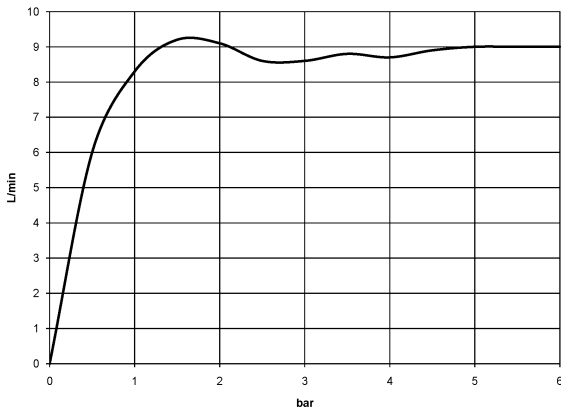

Required miscellaneous

Hand shower - Chrome

28 016 979-00

VAIA Shower pipe with shower thermostat - Chrome

VAIA

ST 050 307 3809

ST 050 307 3809

Flow rate chart